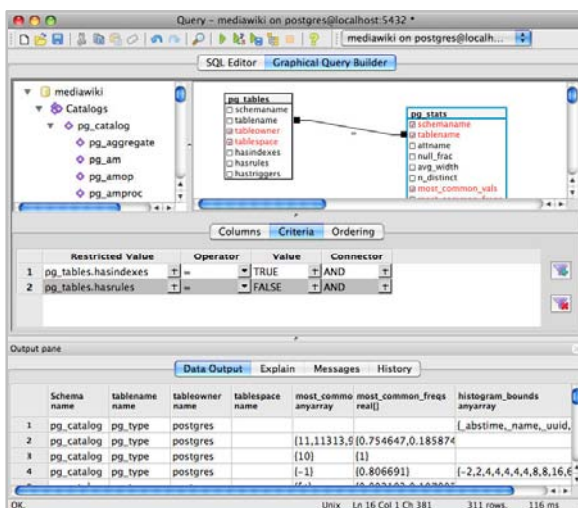

# Postgres Plus® Advanced Server

Compatibility | Performance | Scalability

**Postgres Plus Advanced Server** excels at a wide range of application types, including both OLTP and query-intensive applications. Built upon PostgreSQL, the world's most advanced open source database, Advanced Server includes the high performance features of leading commercial databases. It can even run applications that were written for Oracle without requiring changes.